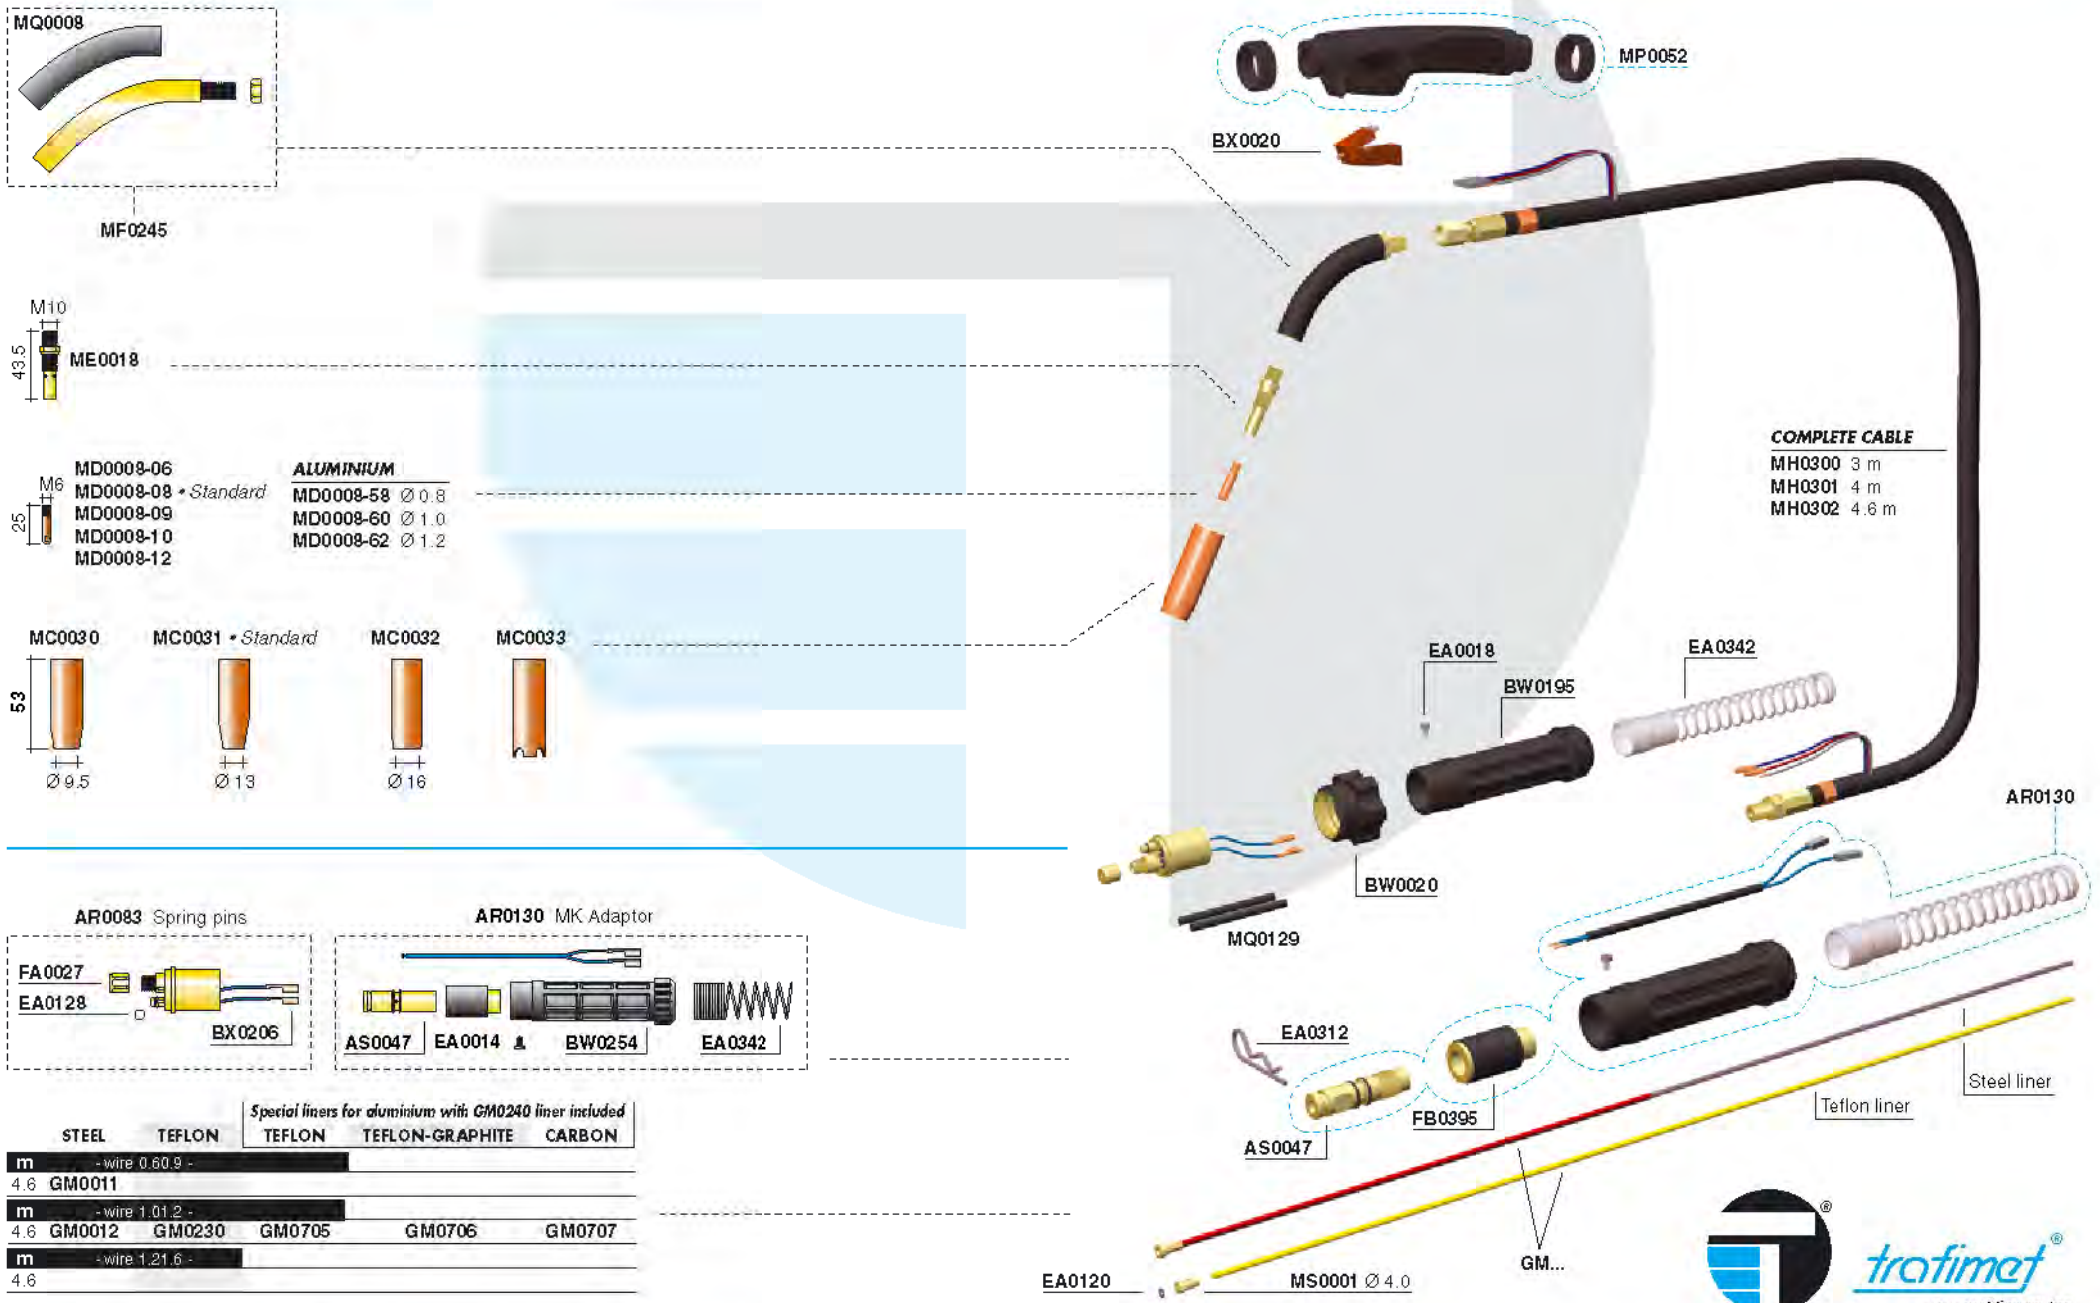

MEGA 1

M I G R A N G E

TECHNICAL DATA

Voltage class	L
Cooling	Air cooled
Wire Ø mm	0.6 • 0.8 • 0.9 • 1.0 • 1.2
Duty cycle 60%	200A CO ₂ • 160A Mix

	MEGA 1	m	FEET	LINER	ADAPTOR
	MA5100	3	10	GM0012	AS0047
	MA5101	4	12	GM0012	AS0047
	MA5102	4.6	15	GM0012	AS0047
	MA5165	3	10	GM0012	AR0083
	MA5166	4	12	GM0012	AR0083
	MA5167	4.6	15	GM0012	AR0083

DECLARATION OF CONFORMITY

The undersigned company Trafimet - Via del Lavoro, 8 - 36020 Castegnero (VI) - Italy - declares that the product identified and described on this page complies with standard EN 60974-7 in accordance with the requirements contemplated by directive EEC 73/23 low voltage.

EN 60974-7

trafimet[®]

your welding partner

www.trafimet.com

MF0245

ME0018

MD0008-06
MD0008-08 • Standard
MD0008-09
MD0008-10
MD0008-12

ALUMINIUM
MD0008-58 Ø 0.8
MD0008-60 Ø 1.0
MD0008-62 Ø 1.2

MC0030

MC0031 • Standard

MC0032

MC0033

AR0083 Spring pins

AR0130 MK Adaptor

		Special liners for aluminium with GM0240 liner included			
STEEL	TEFLON	TEFLON	TEFLON-GRAPHITE	CARBON	
m	- wire 0.60.9 -				
4.6	GM0011				
m	- wire 1.01.2 -				
4.6	GM0012	GM0230	GM0705	GM0706	GM0707
m	- wire 1.21.6 -				
4.6					