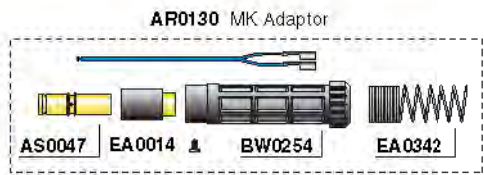

MC0030

MC0031 • Standard

MC0032

MC0033

AR0083 Spring pins

AR0130 MK Adaptor

		Special liners for aluminium with GM0240 liner included			
STEEL	TEFLON	TEFLON	TEFLON-GRAPHITE	CARBON	
m	- wire 0.60.9 -				
4.6	GM0011				
m	- wire 1.01.2 -				
4.6	GM0012	GM0230	GM0705	GM0706	GM0707
m	- wire 1.21.6 -				
4.6					